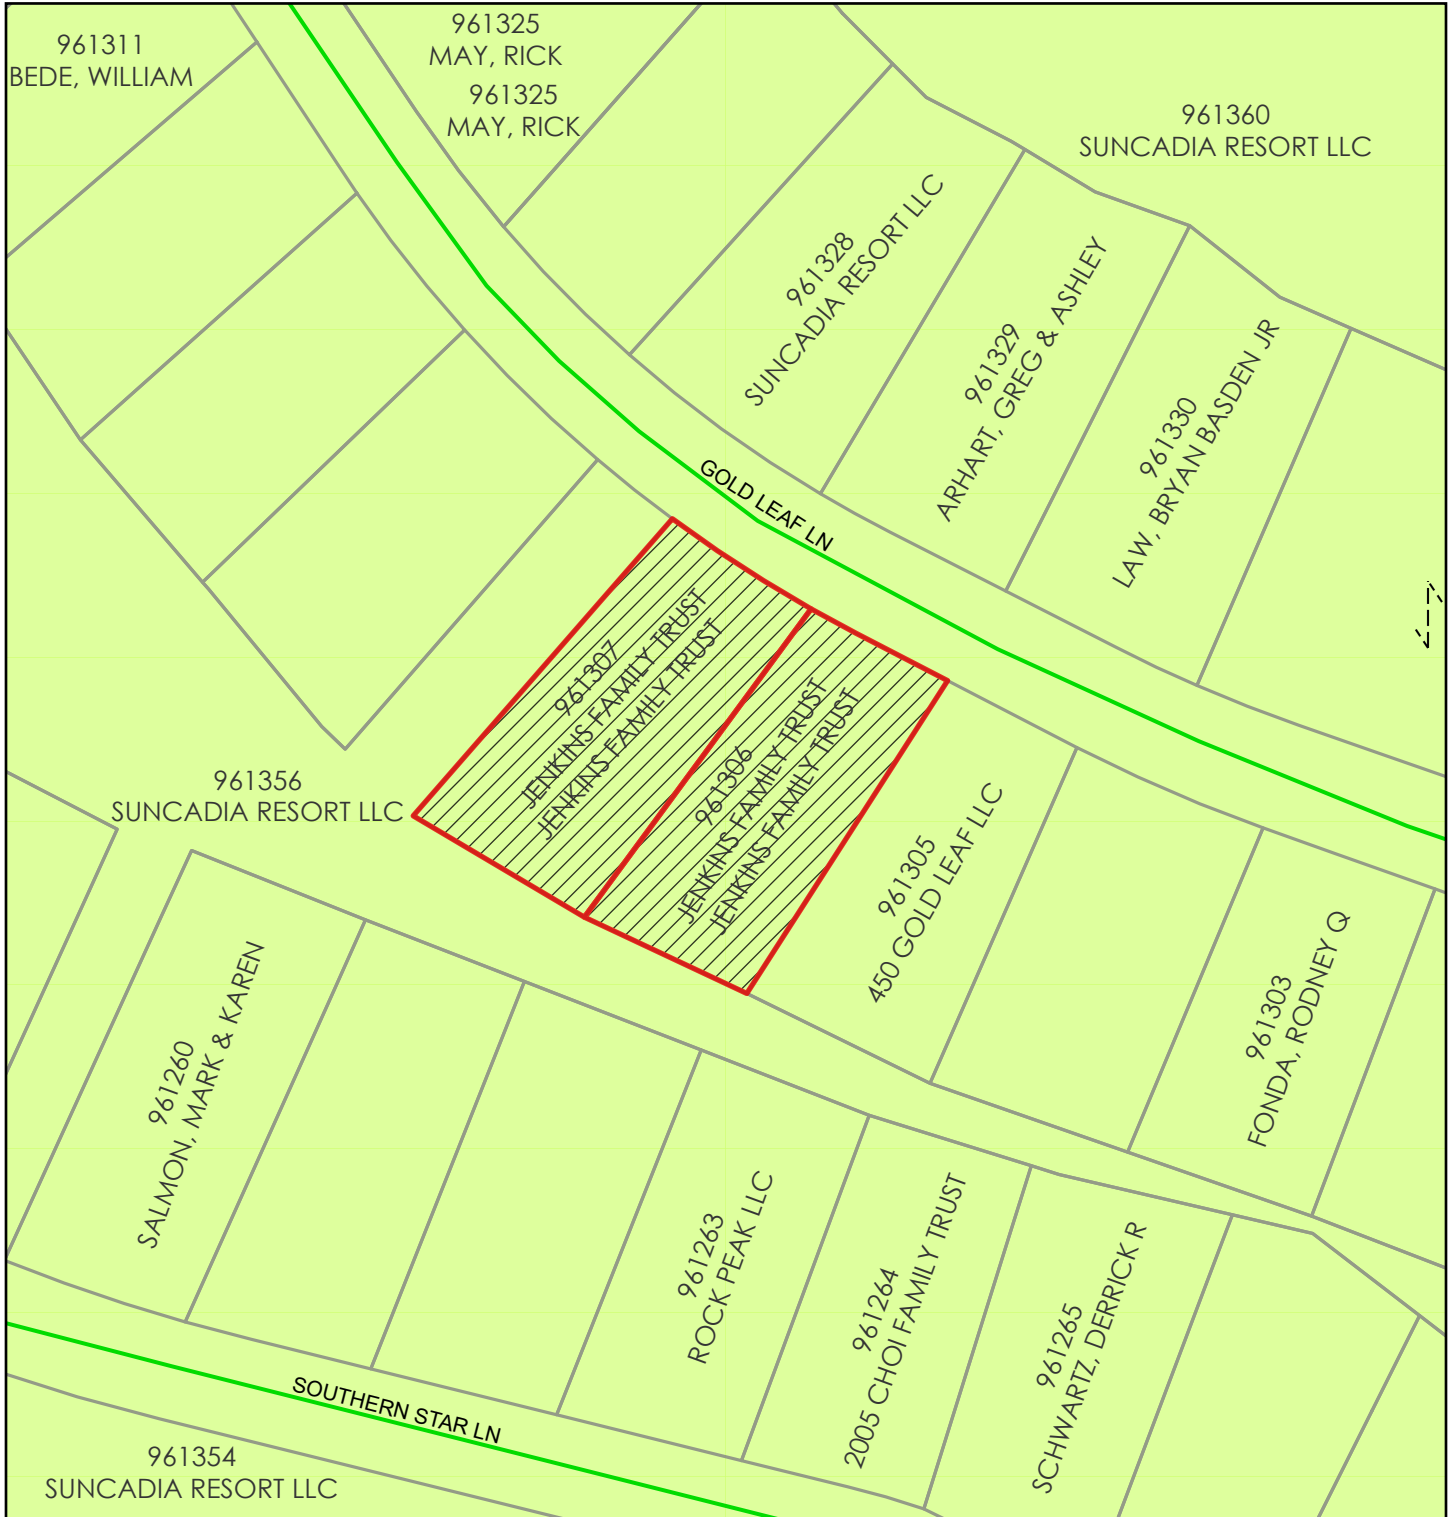

# CB-26-00001 Jenkins

## Hazardous Slope

Kittitas County GIS

2026

Coordinate System: NAD 1983 StatePlane Washington South FIPS 4602 Feet